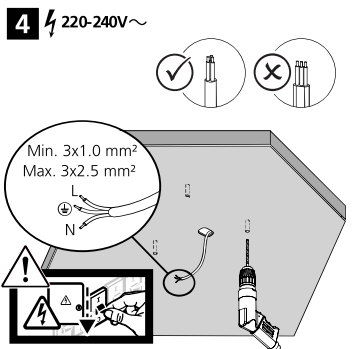

H (mm)	Ø (mm)
105	300
116	400

Ø300

Ø400

4000K

ON		START Surface IP54 Multipower PIR	
1	2	0043407	0043411
1	2	Io [mA]	P [W]
●	●	100	17.5
●	○	75	13.5
○	●	50	9.3
○	○	26	6
●	●	176	34
●	○	155	30
○	●	134	26
○	○	115	22
		[lm]	[lm]
		1800	
		1400	
		890	
		450	
			3550
			3000
			2700
			2300