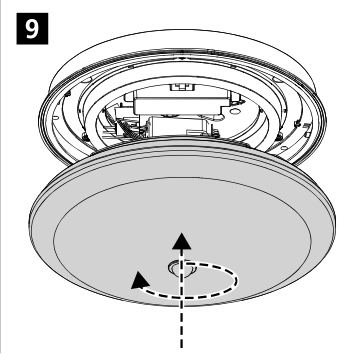

4000K

ON		START Surface IP54 Multipower PIR	
1	2	0043407	0043411
1	2	Io [mA]	P [W]
●	●	100	17.5
●	○	75	13.5
○	●	50	9.3
○	○	26	6
●	●	176	34
●	○	155	30
○	●	134	26
○	○	115	22
		[lm]	[lm]
		1800	
		1400	
		890	
		450	
			3550
			3000
			2700
			2300

3000K

ON		START Surface IP54 Multipower PIR	
1	2	0043407	0043411
1	2	Io [mA]	P [W]
●	●	100	17.5
●	○	75	13.5
○	●	50	9.3
○	○	26	6
●	●	176	34
●	○	155	30
○	●	134	26
○	○	115	22
		[lm]	[lm]
		1725	
		1325	
		850	
		430	
			3400
			3100
			2600
			2200