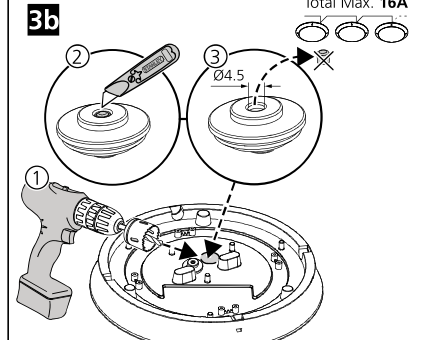

H (mm)	Ø (mm)
105	300
116	400

Ø300

Ø400

4000K

ON		START Surface IP54 Multipower PIR	
1	2	0043407	0043411
1	2	Io [mA]	P [W]
●	●	100	17.5
●	○	75	13.5
○	●	50	9.3
○	○	26	6
●	●	176	34
●	○	155	30
○	●	134	26
○	○	115	22
		[lm]	[lm]
		1800	
		1400	
		890	
		450	
			3550
			3000
			2700
			2300

3000K

ON		START Surface IP54 Multipower PIR	
1	2	0043407	0043411
1	2	Io [mA]	P [W]
●	●	100	17.5
●	○	75	13.5
○	●	50	9.3
○	○	26	6
●	●	176	34
●	○	155	30
○	●	134	26
○	○	115	22
		[lm]	[lm]
		1725	
		1325	
		850	
		430	
			3400
			3100
			2600
			2200