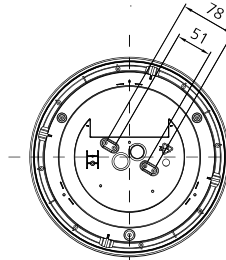

H (mm)	Ø (mm)
105	300
116	400

Ø300

Ø400

4000K

ON		START Surface IP54 Multipower PIR	
1	2	0043407	0043411
1	2	Io [mA]	P [W]
●	●	100	17.5
●	○	75	13.5
○	●	50	9.3
○	○	26	6
●	●	176	34
●	○	155	30
○	●	134	26
○	○	115	22
		[lm]	[lm]
		1800	
		1400	
		890	
		450	
			3550
			3000
			2700
			2300

3000K

ON		START Surface IP54 Multipower PIR	
1	2	0043407	0043411
1	2	Io [mA]	P [W]
●	●	100	17.5
●	○	75	13.5
○	●	50	9.3
○	○	26	6
●	●	176	34
●	○	155	30
○	●	134	26
○	○	115	22
		[lm]	[lm]
		1725	
		1325	
		850	
		430	
			3400
			3100
			2600
			2200