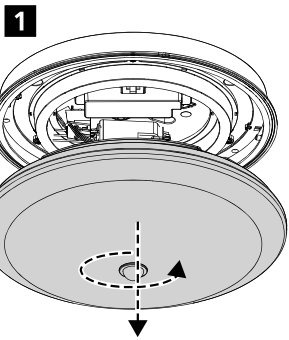

H (mm)	Ø (mm)
105	300
116	400

Ø300

Ø400

4000K

ON		START Surface IP54 Multipower PIR	
1	2	0043407	0043411
1	2	Io [mA]	P [W]
●	●	100	17.5
●	○	75	13.5
○	●	50	9.3
○	○	26	6
●	●	176	34
●	○	155	30
○	●	134	26
○	○	115	22
		[lm]	[lm]
		1800	
		1400	
		890	
		450	
			3550
			3000
			2700
			2300