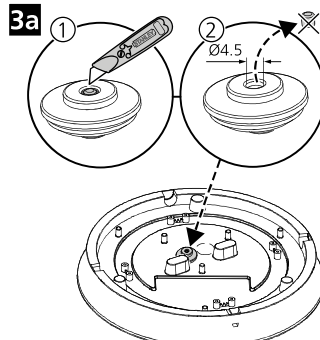

H (mm)	Ø (mm)
105	300
116	400

Ø300

Ø400

4000K

ON		START Surface IP54 Multipower PIR	
1	2	0043407	0043411
1	2	Io [mA]	P [W]
●	●	100	17.5
●	○	75	13.5
○	●	50	9.3
○	○	26	6
●	●	176	34
●	○	155	30
○	●	134	26
○	○	115	22
		[lm]	[lm]
		1800	
		1400	
		890	
		450	
			3550
			3000
			2700
			2300

3000K

ON		START Surface IP54 Multipower PIR	
1	2	0043407	0043411
1	2	Io [mA]	P [W]
●	●	100	17.5
●	○	75	13.5
○	●	50	9.3
○	○	26	6
●	●	176	34
●	○	155	30
○	●	134	26
○	○	115	22
		[lm]	[lm]
		1725	
		1325	
		850	
		430	
			3400
			3100
			2600
			2200