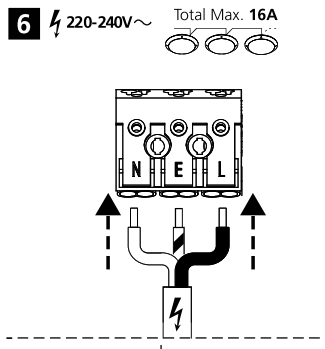

H (mm)	Ø (mm)
105	300
116	400

Ø300

Ø400

4000K

ON		START Surface IP54 Multipower PIR	
1	2	0043407	0043411
1	2	Io [mA]	P [W]
●	●	100	17.5
●	○	75	13.5
○	●	50	9.3
○	○	26	6
●	●	176	34
●	○	155	30
○	●	134	26
○	○	115	22
		[lm]	[lm]
		1800	
		1400	
		890	
		450	
			3550
			3000
			2700
			2300

3000K

ON		START Surface IP54 Multipower PIR	
1	2	0043407	0043411
1	2	Io [mA]	P [W]
●	●	100	17.5
●	○	75	13.5
○	●	50	9.3
○	○	26	6
●	●	176	34
●	○	155	30
○	●	134	26
○	○	115	22
		[lm]	[lm]
		1725	
		1325	
		850	
		430	
			3400
			3100
			2600
			2200