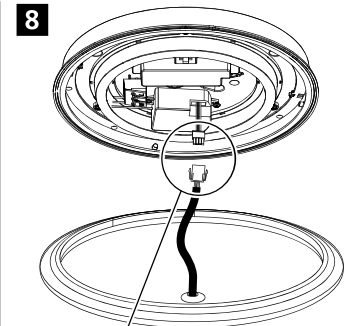

H (mm)	Ø (mm)
105	300
116	400

Ø300

Ø400

4000K

ON		START Surface IP54 Multipower PIR	
1	2	0043407	0043411
1	2	Io [mA]	P [W]
●	●	100	17.5
●	○	75	13.5
○	●	50	9.3
○	○	26	6
●	●	176	34
●	○	155	30
○	●	134	26
○	○	115	22
		[lm]	[lm]
		1800	
		1400	
		890	
		450	
			3550
			3000
			2700
			2300

3000K

ON		START Surface IP54 Multipower PIR	
1	2	0043407	0043411
1	2	Io [mA]	P [W]
●	●	100	17.5
●	○	75	13.5
○	●	50	9.3
○	○	26	6
●	●	176	34
●	○	155	30
○	●	134	26
○	○	115	22
		[lm]	[lm]
		1725	
		1325	
		850	
		430	
			3400
			3100
			2600
			2200