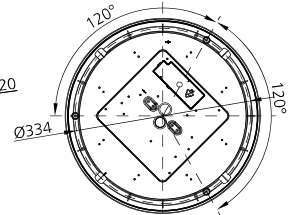

H (mm)	Ø (mm)
105	300
116	400

Ø300

Ø400

4000K

ON		START Surface IP54 Multipower PIR	
1	2	0043407	0043411
1	2	Io [mA]	P [W]
●	●	100	17.5
●	○	75	13.5
○	●	50	9.3
○	○	26	6
●	●	176	34
●	○	155	30
○	●	134	26
○	○	115	22
		[lm]	[lm]
		1800	
		1400	
		890	
		450	
			3550
			3000
			2700
			2300

3000K

ON		START Surface IP54 Multipower PIR	
1	2	0043407	0043411
1	2	Io [mA]	P [W]
●	●	100	17.5
●	○	75	13.5
○	●	50	9.3
○	○	26	6
●	●	176	34
●	○	155	30
○	●	134	26
○	○	115	22
		[lm]	[lm]
		1725	
		1325	
		850	
		430	
			3400
			3100
			2600
			2200