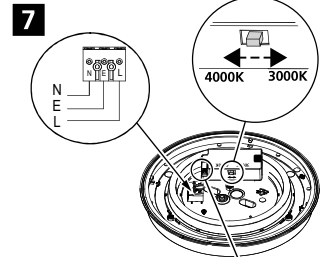

H (mm)	Ø (mm)
105	300
116	400

Ø300

Ø400

4000K

ON		START Surface IP54 Multipower PIR	
1	2	0043407	0043411
1	2	Io [mA]	P [W]
●	●	100	17.5
●	○	75	13.5
○	●	50	9.3
○	○	26	6
●	●	176	34
●	○	155	30
○	●	134	26
○	○	115	22
		[lm]	[lm]
		1800	
		1400	
		890	
		450	
			3550
			3000
			2700
			2300