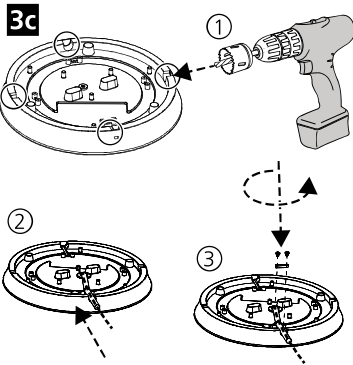

H (mm)	Ø (mm)
105	300
116	400

Ø300

Ø400

4000K

ON		START Surface IP54 Multipower PIR	
1	2	0043407	0043411
1	2	Io [mA]	P [W]
●	●	100	17.5
●	○	75	13.5
○	●	50	9.3
○	○	26	6
●	●	176	34
●	○	155	30
○	●	134	26
○	○	115	22
		[lm]	[lm]
		1800	
		1400	
		890	
		450	
			3550
			3000
			2700
			2300