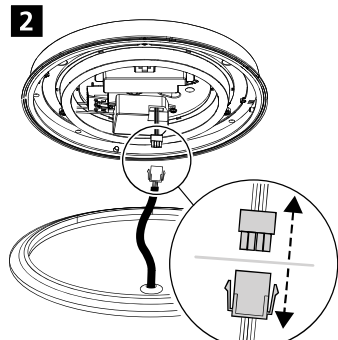

H (mm)	Ø (mm)
105	300
116	400

Ø300

Ø400

4000K

ON		START Surface IP54 Multipower PIR	
1	2	0043407	0043411
1	2	Io [mA]	P [W]
●	●	100	17.5
●	○	75	13.5
○	●	50	9.3
○	○	26	6
●	●	176	34
●	○	155	30
○	●	134	26
○	○	115	22
		[lm]	[lm]
		1800	
		1400	
		890	
		450	
			3550
			3000
			2700
			2300