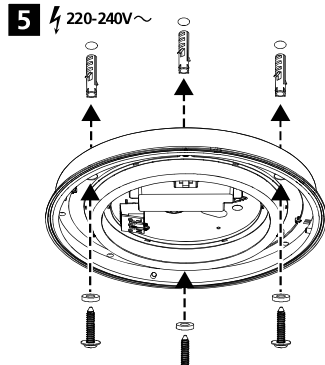

H (mm)	Ø (mm)
105	300
116	400

Ø300

Ø400

4000K

ON		START Surface IP54 Multipower PIR	
1	2	0043407	0043411
1	2	Io [mA]	P [W]
●	●	100	17.5
●	○	75	13.5
○	●	50	9.3
○	○	26	6
●	●	176	34
●	○	155	30
○	●	134	26
○	○	115	22
		[lm]	[lm]
		1800	
		1400	
		890	
		450	
			3550
			3000
			2700
			2300

3000K

ON		START Surface IP54 Multipower PIR	
1	2	0043407	0043411
1	2	Io [mA]	P [W]
●	●	100	17.5
●	○	75	13.5
○	●	50	9.3
○	○	26	6
●	●	176	34
●	○	155	30
○	●	134	26
○	○	115	22
		[lm]	[lm]
		1725	
		1325	
		850	
		430	
			3400
			3100
			2600
			2200