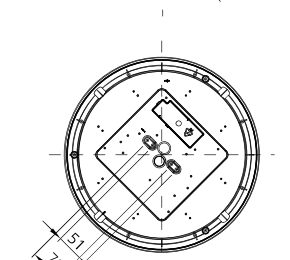

H (mm)	Ø (mm)
105	300
116	400

Ø300

Ø400

4000K

ON		START Surface IP54 Multipower PIR	
1	2	0043407	0043411
1	2	Io [mA]	P [W]
●	●	100	17.5
●	○	75	13.5
○	●	50	9.3
○	○	26	6
●	●	176	34
●	○	155	30
○	●	134	26
○	○	115	22
		[lm]	[lm]
		1800	
		1400	
		890	
		450	
			3550
			3000
			2700
			2300

3000K

ON		START Surface IP54 Multipower PIR	
1	2	0043407	0043411
1	2	Io [mA]	P [W]
●	●	100	17.5
●	○	75	13.5
○	●	50	9.3
○	○	26	6
●	●	176	34
●	○	155	30
○	●	134	26
○	○	115	22
		[lm]	[lm]
		1725	
		1325	
		850	
		430	
			3400
			3100
			2600
			2200